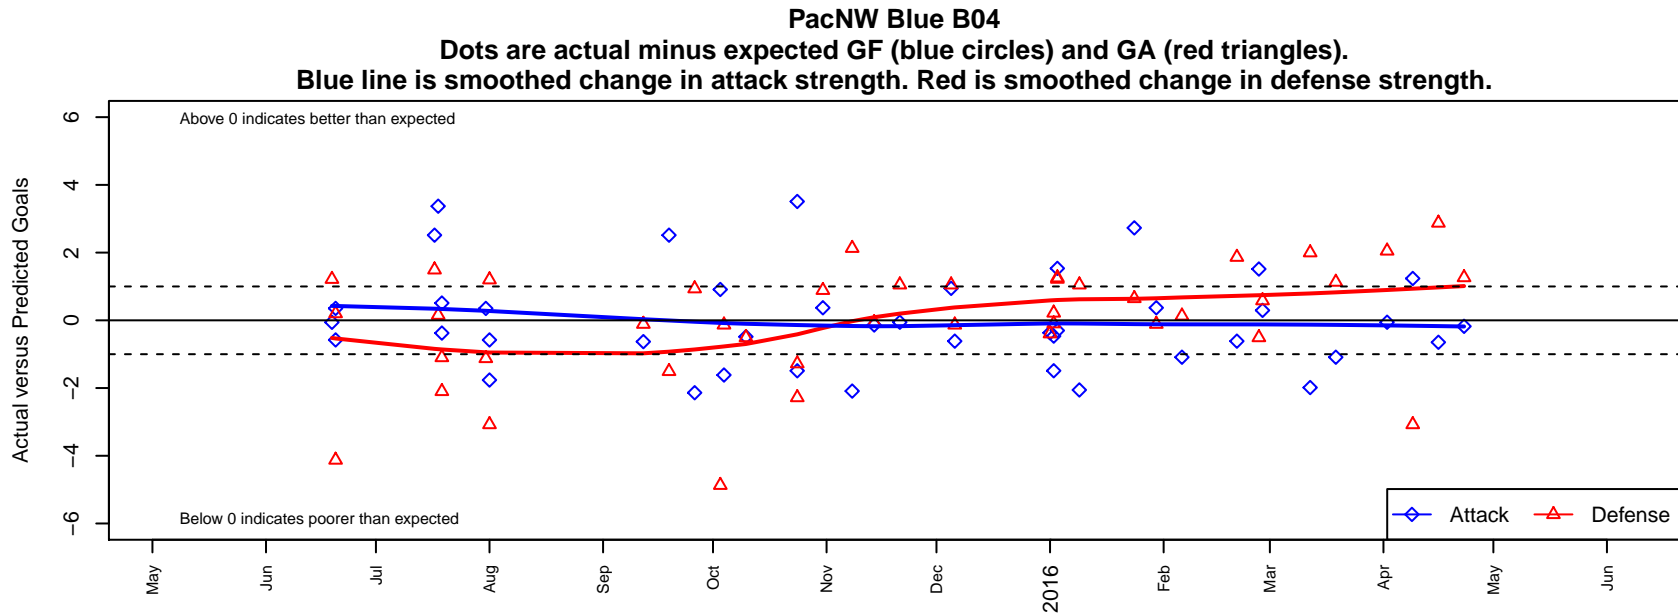

PacNW Blue B04

Pacific Northwest SC
 Tukwila, WA
 B04 total strength=552
 attack=0.6 defense=0.3
 fall league = RCL B04 Div 3
 spr league = Win RCL B04 Div 3

alt names used:
 PACIFIC NORTHWEST PACNW 04 BLUE (WA)
 PacNW 04 Blue
 PacNW B04 Blue B
 PACIFIC NORTHWEST PACNW 04 BLUE (WA)
 PacNW 04 Blue
 PacNW B04 Blue B
 PacNW B04 Blue B

**attack and defense variance (black dot)
relative to other teams
and top 10 in region**

**attack and defense rating
relative to others at age
and all opponents in last 13 months**

Performance relative to 13 month average