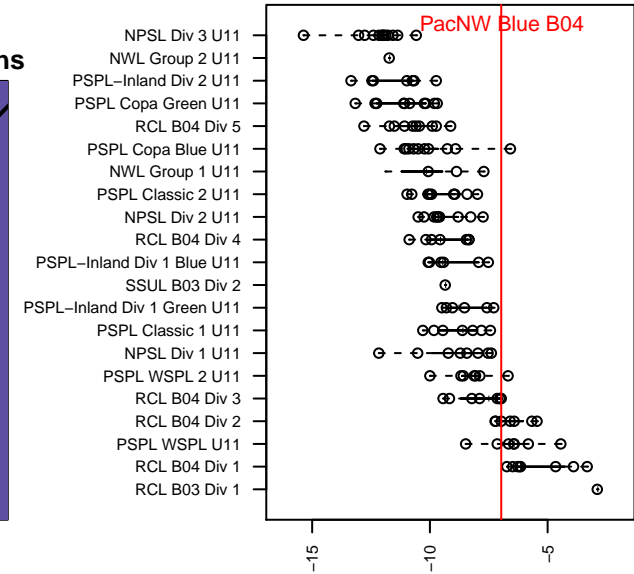

PacNW Blue B04

Pacific Northwest SC
 Tukwila, WA
 B04 total strength=552
 attack=0.6 defense=0.3
 fall league = RCL B04 Div 3
 spr league = Win RCL B04 Div 3

alt names used:
 PACIFIC NORTHWEST PACNW 04 BLUE (WA)
 PacNW 04 Blue
 PacNW B04 Blue B
 PACIFIC NORTHWEST PACNW 04 BLUE (WA)
 PacNW 04 Blue
 PacNW B04 Blue B
 PacNW B04 Blue B

**attack and defense variance (black dot)
relative to other teams
and top 10 in region**

**attack and defense rating
relative to others at age
and all opponents in last 13 months**

Performance relative to 13 month average