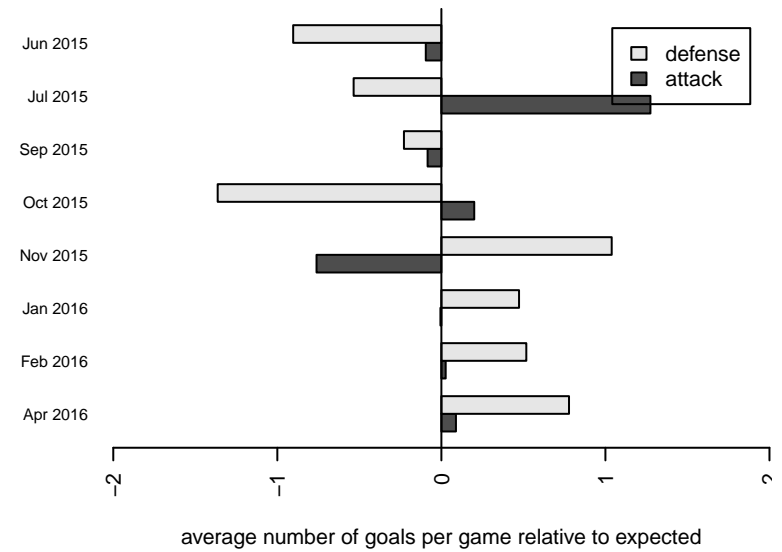

Performance relative to 13 month average