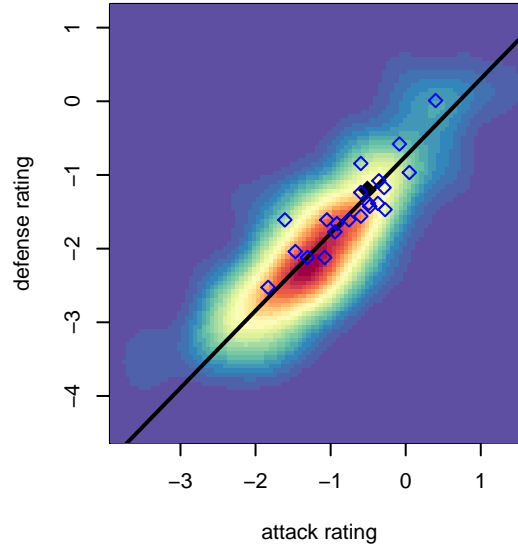

PacNW Blue B04

Pacific Northwest SC
 Tukwila, WA
 B04 total strength=552
 attack=0.6 defense=0.3
 fall league = RCL B04 Div 3
 spr league = Win RCL B04 Div 3

alt names used:
 PACIFIC NORTHWEST PACNW 04 BLUE (WA)
 PacNW 04 Blue
 PacNW B04 Blue B
 PACIFIC NORTHWEST PACNW 04 BLUE (WA)
 PacNW 04 Blue
 PacNW B04 Blue B
 PacNW B04 Blue B

**attack and defense variance (black dot)
relative to other teams
and top 10 in region**

**attack and defense rating
relative to others at age
and all opponents in last 13 months**

Performance relative to 13 month average