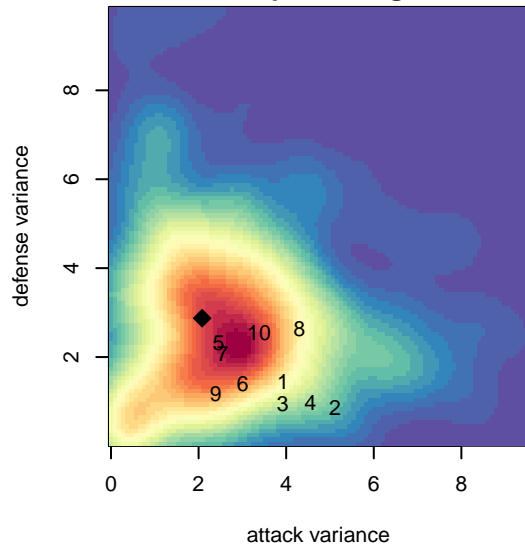

PacNW Blue B04

Pacific Northwest SC
 Tukwila, WA
 B04 total strength=552
 attack=0.6 defense=0.3
 fall league = RCL B04 Div 3
 spr league = Win RCL B04 Div 3

alt names used:
 PACIFIC NORTHWEST PACNW 04 BLUE (WA)
 PacNW 04 Blue
 PacNW B04 Blue B
 PACIFIC NORTHWEST PACNW 04 BLUE (WA)
 PacNW 04 Blue
 PacNW B04 Blue B
 PacNW B04 Blue B

**attack and defense variance (black dot)
relative to other teams
and top 10 in region**

**attack and defense rating
relative to others at age
and all opponents in last 13 months**

Performance relative to 13 month average